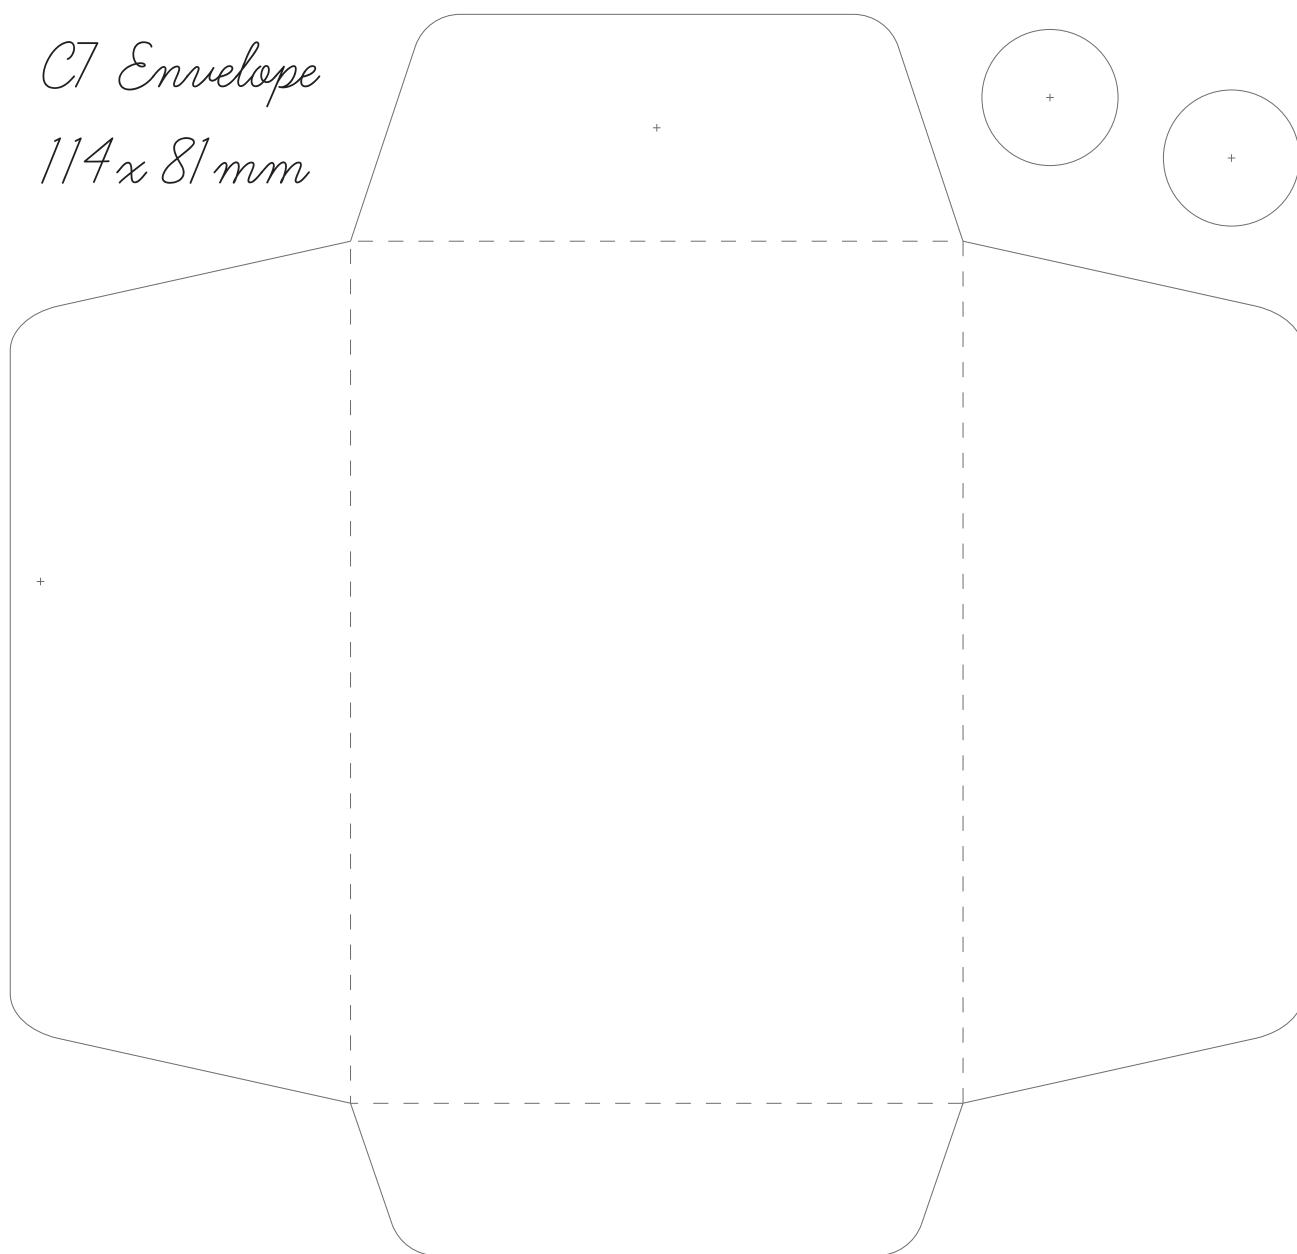

Template for string-tie envelope miniece 2012

C7 Envelope

114 x 81 mm

A7 sheet of paper

74 x 105 mm